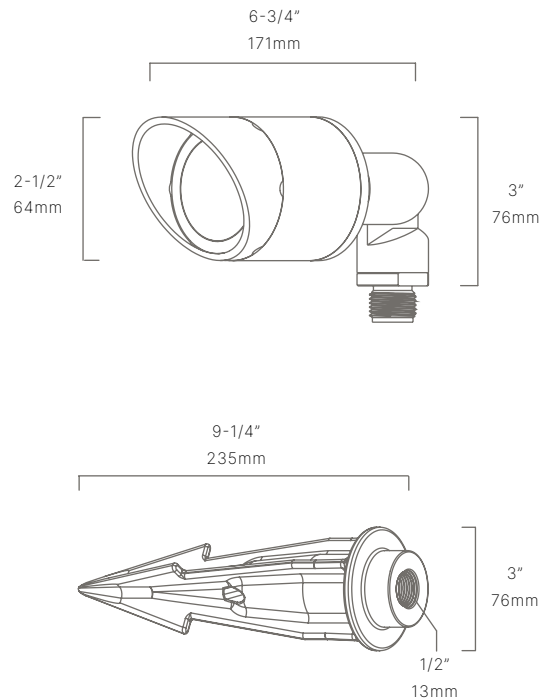

P. 760.931.2910

O. 2742 Loker Ave. W Carlsbad CA 92010

W. www.auroralight.com

MADE IN USA
WITH DOMESTIC & IMPORTED MATERIALS